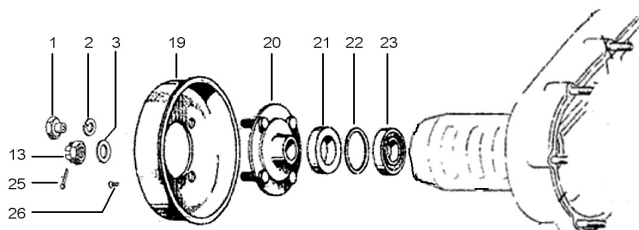

E709 Brake Drum rear

Vespa 150 GS(VS1-5)

Vespa 98/125 V1-15/30-33/VM/VN/VU

Vespa 150 VL/VB/GS

Vespa 98/125 V1-15/30-33/VM/VN/VU

Vespa 150 VL/VB/

		Prod.no.	Product name	Gross Price
1		87431100	Nut M8x14 mm, nickel plated, AF 22mm, h 14,0mm, PASCOLI, for 8" Vespa rim, closed, for Vespa 98/125 V1-15/V30-33	3,90 EUR
1		87430000	Nut M8 mm, zinc plated, AF 22mm, for 8" rim, closed, for Vespa 125 VN/VNA/VNB1-2T /150 VL/VB1/VBA/VBB1T -> 71000/GS VS1-4T, h: shaft: 8mm/ collar: 7mm/ total: 15mm	3,20 EUR
2		80005000	Spring Washer M8 mm, Ø 8,1x1.. ..4,8 mm, (th) 2mm, spring steel, zinc coated	0,20 EUR
3		13879000	Spacer brake drum, rear, for Vespa 125 Super/150 GS/Super /160 GS/180 SS/P150S 1° front for Vespa 50 N (D) /Special/SR (D)/SS/90/R/SS /125/PV/ET3/125 TS 1°/VGLA/B /150 GL/GS VS5T/Sprint/V 1° /160 GS/180 SS/Rally h 2,0 mm, Ø 25,0mm, Øi 14,0 mm	1,70 EUR
3		15930000	Spacer brake drum, rear, for Vespa 50 1°/R 2°/S 1°/Special V5A2/3T/90 1°/ 125 VM/VN/VNA /VNB/GT/GTR/TS/150 VL/VB1 /VBA/VBB/VD/VGLA/B/1/GL /Sprint/V/Rally/P80-150X /PX80-150 E 1°/P150S 1° /P200E 1° h 4,0 mm, Ø 27,0mm, Øi 14 mm	1,40 EUR
5		32654000	Cone brake drum, rear outside, for Vespa 150 GS/160 GS/180 SS brake drum front for Vespa 160 GS/180 SS	11,20 EUR