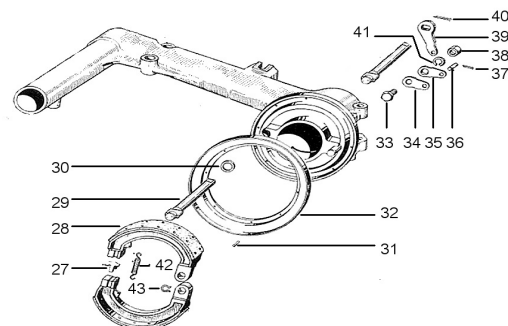

E709 Brake Drum rear

Vespa 150 GS(VS1-5)

Vespa 98/125 V1-15/30-33/VM/VN/VU

Vespa 150 VL/VB/GS

Vespa 98/125 V1-15/30-33/VM/VN/VU

Vespa 150 VL/VB/

		Prod.no.	Product name	Gross Price
1		87431100	Nut M8x14 mm, nickel plated, AF 22mm, h 14,0mm, PASCOLI, for 8" Vespa rim, closed, for Vespa 98/125 V1-15/V30-33	3,90 EUR
1		87430000	Nut M8 mm, zinc plated, AF 22mm, for 8" rim, closed, for Vespa 125 VN/VNA/VNB1-2T /150 VL/VB1/VBA/VBB1T -> 71000/GS VS1-4T, h: shaft: 8mm/ collar: 7mm/ total: 15mm	3,20 EUR
2		80005000	Spring Washer M8 mm, Ø 8,1x1.. ..4,8 mm, (th) 2mm, spring steel, zinc coated	0,20 EUR
3		13879000	Spacer brake drum, rear, for Vespa 125 Super/150 GS/Super /160 GS/180 SS/P150S 1° front for Vespa 50 N (D) /Special/SR (D)/SS/90/R/SS /125/PV/ET3/125 TS 1°/VGLA/B /150 GL/GS VS5T/Sprint/V 1° /160 GS/180 SS/Rally h 2,0 mm, Ø 25,0mm, Øi 14,0 mm	1,70 EUR
3		15930000	Spacer brake drum, rear, for Vespa 50 1°/R 2°/S 1°/Special V5A2/3T/90 1°/ 125 VM/VN/VNA /VNB/GT/GTR/TS/150 VL/VB1 /VBA/VBB/VD/VGLA/B/1/GL /Sprint/V/Rally/P80-150X /PX80-150 E 1°/P150S 1° /P200E 1° h 4,0 mm, Ø 27,0mm, Øi 14 mm	1,40 EUR
5		32654000	Cone brake drum, rear outside, for Vespa 150 GS/160 GS/180 SS brake drum front for Vespa 160 GS/180 SS	11,20 EUR