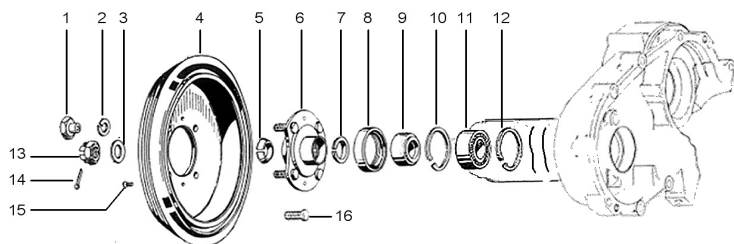

E709 Brake Drum rear

Vespa 150 GS(VS1-5)

Vespa 98/125 V1-15/30-33/VM/VN/VU

Vespa 150 VL/VB/GS

Vespa 98/125 V1-15/30-33/VM/VN/VU

Vespa 150 VL/VB/

		Prod.no.	Product name	Gross Price
1		87431100	Nut M8x14 mm, nickel plated, AF 22mm, h 14,0mm, PASCOLI, for 8" Vespa rim, closed, for Vespa 98/125 V1-15/V30-33	3,90 EUR
1		87430000	Nut M8 mm, zinc plated, AF 22mm, for 8" rim, closed, for Vespa 125 VN/VNA/VNB1-2T /150 VL/VB1/VBA/VBB1T -> 71000/GS VS1-4T, h: shaft: 8mm/ collar: 7mm/ total: 15mm	3,20 EUR
2		80005000	Spring Washer M8 mm, Ø 8,1x1.. ..4,8 mm, (th) 2mm, spring steel, zinc coated	0,20 EUR
3		13879000	Spacer brake drum, rear, for Vespa 125 Super/150 GS/Super /160 GS/180 SS/P150S 1° front for Vespa 50 N (D) /Special/SR (D)/SS/90/R/SS /125/PV/ET3/125 TS 1°/VGLA/B /150 GL/GS VS5T/Sprint/V 1° /160 GS/180 SS/Rally h 2,0 mm, Ø 25,0mm, Øi 14,0 mm	1,70 EUR
3		15930000	Spacer brake drum, rear, for Vespa 50 1°/R 2°/S 1°/Special V5A2/3T/90 1°/ 125 VM/VN/VNA /VNB/GT/GTR/TS/150 VL/VB1 /VBA/VBB/VD/VGLA/B/1/GL /Sprint/V/Rally/P80-150X /PX80-150 E 1°/P150S 1° /P200E 1° h 4,0 mm, Ø 27,0mm, Øi 14 mm	1,40 EUR
5		32654000	Cone brake drum, rear outside, for Vespa 150 GS/160 GS/180 SS brake drum front for Vespa 160 GS/180 SS	11,20 EUR