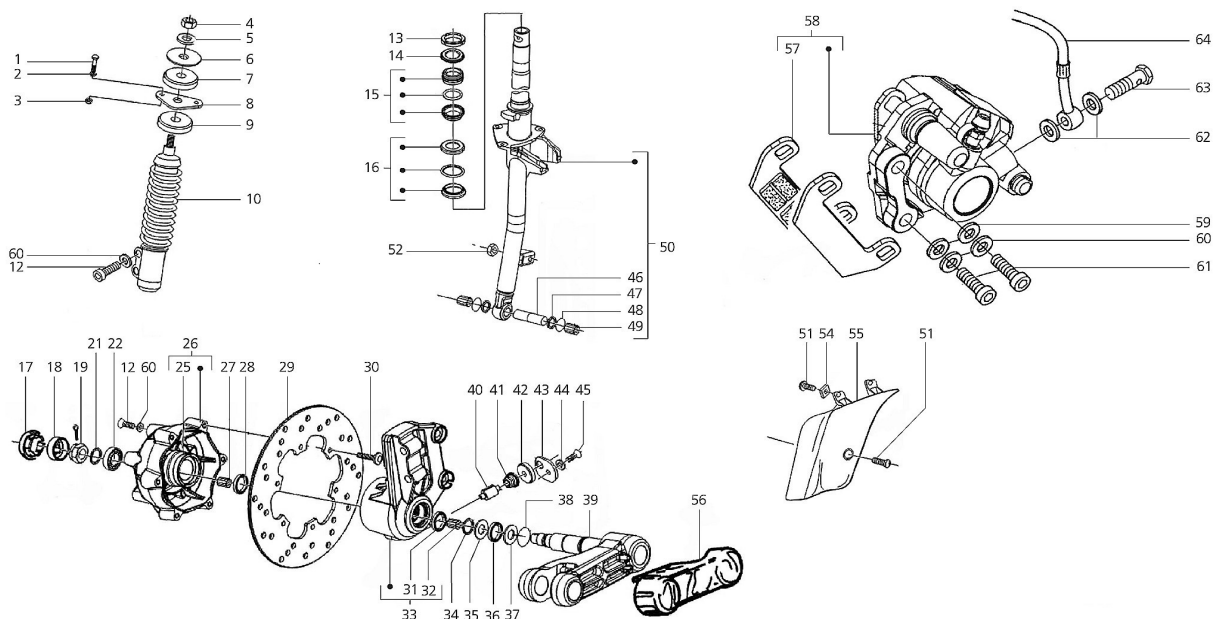

EX40 Chassis ET2/ET4 - Fork/Steering Column

		Prod.no.	Product name	Gross Price
1		30078000	Screw M8x25 mm, hexagonal, AF 13mm, steel, zinc plated, 8.8	0,56 USD
2		80005000	Spring Washer M8 mm, Ø 8,1x1.. ..4,8 mm, (th) 2mm, spring steel, zinc coated	0,19 USD
3		20008000	Nut M8x8 mm, shock absorber rear, top, for Vespa V50/PV/ET3/PK/PX /Lusso/VNA-T4/GS160/SS180, mounting single saddle holding for Vespa V50/PV/ET3, engine stud PIAGGIO/GILERA Maxi, engine casing ET4 old engine	0,86 USD
4		21210000	Nut M10x1,25 mm, 04, steel, zinc plated, AF 17mm, h 6,0mm, shock absorber, front, top, for Vespa PK/S/XL/XL2 Automatica/PX/T5/ET2/ET4/LX /LXV/S/GT/GTL/GTV/GTS, (1), oil tank outlet for Vespa PX/T5, (1)	1,33 USD
5		12535000	Lock Washer shock absorber, front, top, Ø i 10,5mm, Ø a 18 mm, for Vespa PK/S/XL/XL2/ Automatica/PX/T5/Cosa/SKR flywheel for Vespa 50 R-S -Special V5B3-90-100/125 PV 2°/ET3/PK50-125 S-PK125 2° /PK50 SS, spring steel, zinc coated	0,66 USD
6		17408800	Washer shock absorber, front, top, Ø 35x10,5x2 mm, for Vespa PK/S/XL/XL2/ Automatica/PX/T5/Cosa	1,33 USD