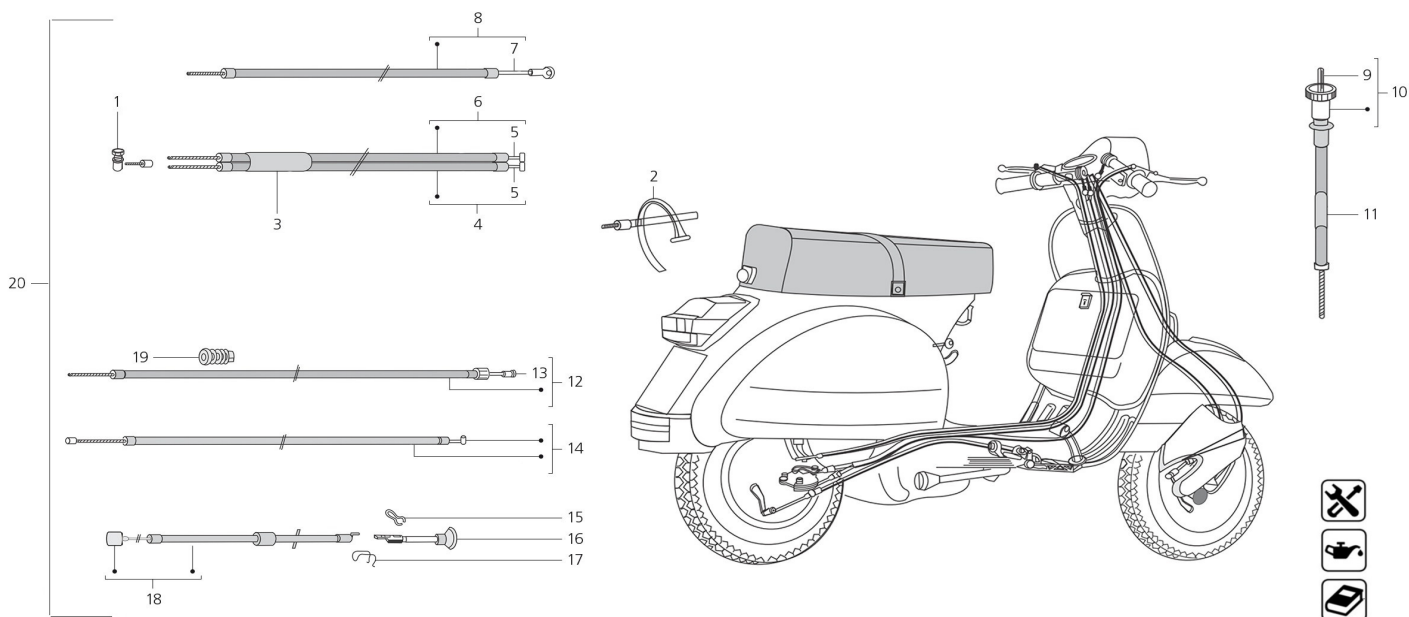

## E664 Cables & Speedometer Cables

		Prod.no.	Product name	Gross Price
0		15694600	Rubber Frame brake-/gear-/clutch cable, for Vespa 125 GT/GTR/Super/TS/150 GL /Sprint/V./Super/160 GS/180 SS/Rally brake-/clutch cable for Vespa PX80-200/PE/Lusso/ 98/MY/ 11 spare wheel side PX/T5, inner Ø 11mm hole chassis Ø 22mm	1,33 USD
0		94180000	End Cap SIP PERFORMANCE cable, Ø 2,3 mm, for cables from 1,5 to 2,0mm for a perfect repair - grade A	0,47 USD
0		15694610	Rubber Frame brake-/gear-/clutch cable, PIAGGIO for Vespa 125 GT/GTR/Super/TS/150 GL/Sprint/V./Super/160 GS /180 SS/Rally brake-/clutch cable for Vespa PX80-200/PE/Lusso/ 98/MY/ 11 spare wheel side PX/T5, inner Ø 11mm hole chassis Ø 22mm	2,08 USD
0		94180900	Cable Kit for Vespa PX80-200 E Lusso also for Vespa/LML PX125 -150 E `98/MY/ 11/LML Star /Deluxe 125-200 2T/4T with PE Inliner sleeve, SIP PERFORMANCE, grey, stainless steel cable 2xgear, 1xclutch, 1xthrottle, 1xchoke, 1xbrake front, w/o PE Inliner: 1xbrake rear, for model with separate lubrication for a first-class repair - grade AA	52,07 USD