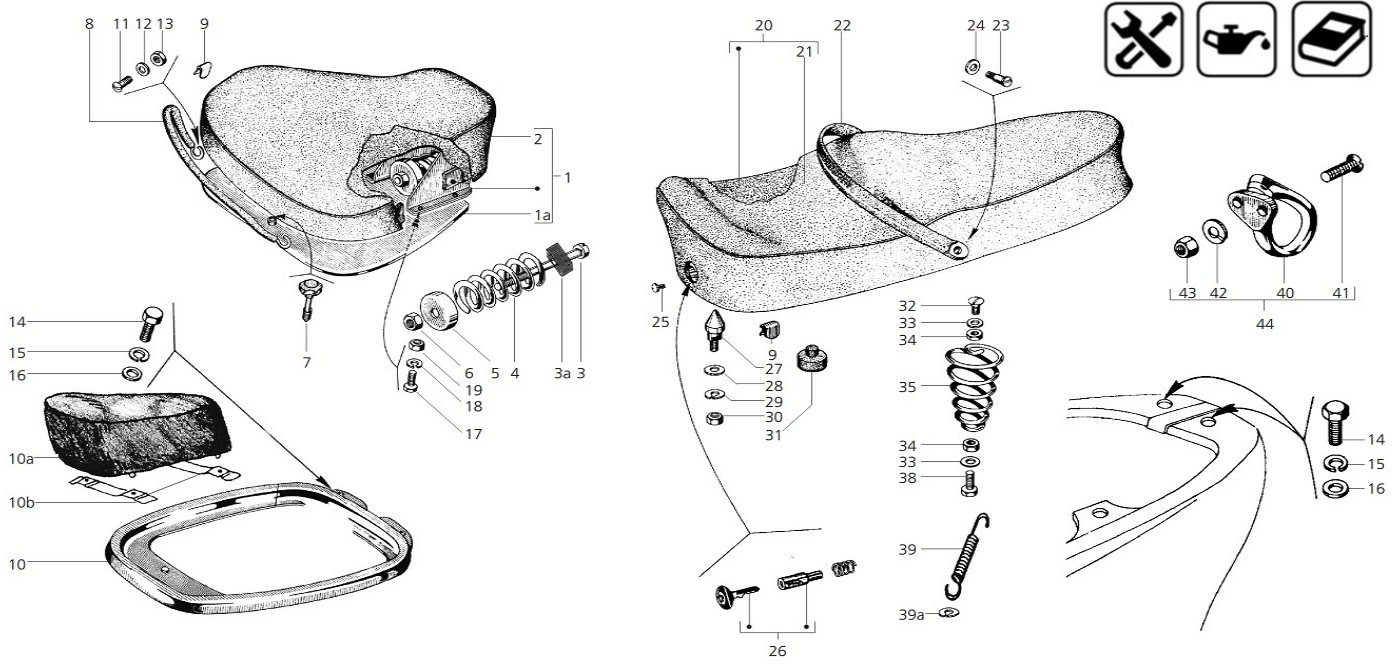

T17a Seat - Spare Parts V50/PV/ET3

	Prod.no.	Product name	Gross Price
1a	17537500	Adaptor Plate PASCOLI single saddle for Vespa V50, V5A1T, ab `63	87,00 EUR
2	79014100	Cover Single Saddle NOTARI front, dark blue, for Vespa 50 2° Serie 122876->	69,00 EUR
2	79013200	Cover Single Saddle PASCOLI front, dark blue, for Vespa 50 1° Serie -> 92876	69,00 EUR
2	79013100	Cover Single Saddle NOTARI front, dark blue, for Vespa 50 1° Serie -> 92876	69,00 EUR
3	85260000	Screw M10x110 mm, hexagonal, AF 17mm, steel, zinc plated, 8.8, spring single saddle, for Vespa 50-125/PV/ET3, thread: 26mm	3,40 EUR
3a	24104230	Rubber Buffer screw single saddle, for Vespa V50/PV/ET3 /VNA/VNB/GT/GTR/ Sprint/V/PX	6,20 EUR
4	79017190	Spring single saddle, for Vespa 50-125/PV/ET3/ 125 VNA -TS/150 VL2-3/VB/ACMA/VBA-T4 /PX/T5 chrome, incl. stretching screw M10x150mm, washer and nut	19,00 EUR
5	71570000	Washer spring single saddle, M10 mm, Ø 10,5x40 mm, (th) 2mm, for Vespa 50-125/PV/ET3 steel, zinc plated	1,50 EUR