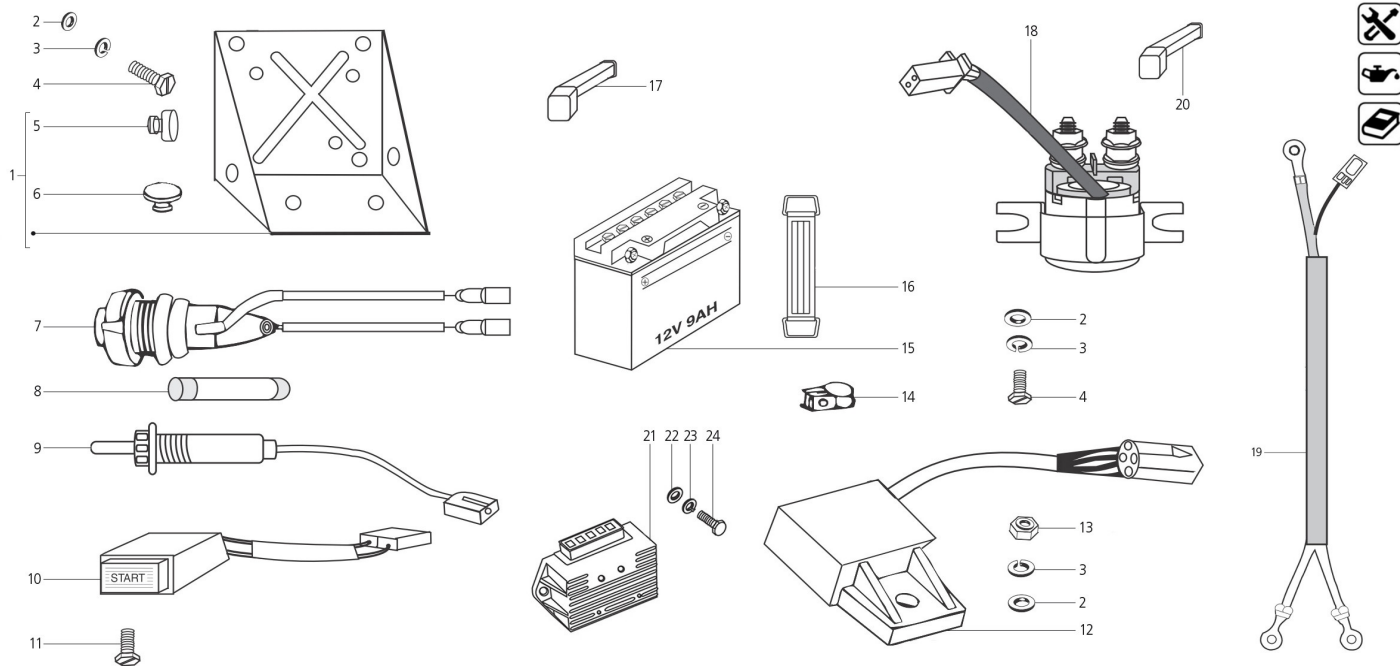

## E649 Battery & Voltage Regulator

		Prod.no.	Product name	Gross Price
1		23075000	Battery Mount PIAGGIO for Vespa PX80-200/PE/Lusso/ 98/MY /T5 also for LML Star 125- 200 2T /4T	24,90 EUR
1		47148260	Battery Mount LML for LML Star 125-200 4T/Star Deluxe 125-150 4S/Speedy also for Vespa PX80-200/PE /Lusso/ 98/MY/T5 for a perfect repair - grade A	13,00 EUR
2/22		80009000	Washer M6 mm, Ø 6,4x12 mm, (th) 1,6mm, steel, zinc plated, 140 HV	0,20 EUR
3		80106000	Locking Washer NORD-LOCK M6 mm, Ø 10,8x6,5 mm, (th) 1,8mm, zinc plated, 2-parts	0,80 EUR
3/23		80008000	Spring Washer brake arm, M6 mm, Ø 6,1x11,8 mm, (th) 1,6mm, for Vespa PK/S/XL/FL/ HP/N/XL2 /PX Lusso/T5 horn for Vespa PK50-125/T5, spring steel, zinc coated, seat lock for Vespa PK50-125S /Automatica/ETS mudguard sideways	0,20 EUR
4/24		83750000	Screw M6x14 mm, cross recess, raised head, 4.8, voltage regulator, for Vespa PK50 S/SS/Automatica /XL/XL2/PK80-125 S /Automatica/ETS/P125-150X-S with indicator/P200E/PX80 -200 E/Lusso/T5, (2), mounting horn for LML Star 125 -200 4T/Star Deluxe 125-150 4S/Speedy	0,60 EUR