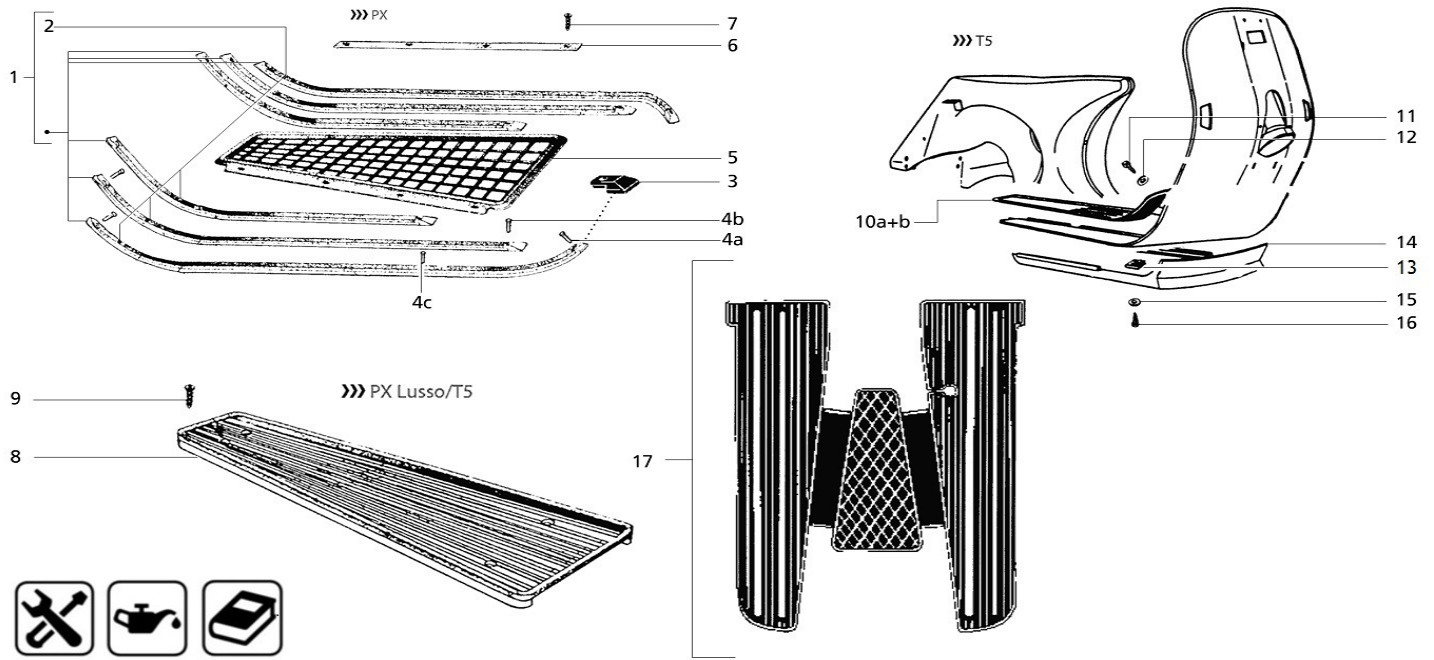

T_14 Floor Runners & Floorboards

		Prod.no.	Product name	Gross Price
0		84686000	Rubber Kit for Vespa P80-150X /P150S/P200E/PX80-200E/Lusso / 98/MY/ 11/T5/Cosa also for LML Star 125- 200 2T /4T blue, 15 pcs as a nice accessory	49,00 EUR
0		84687000	Rubber Kit for Vespa P80-150X /P150S/P200E/PX80-200E/Lusso / 98/MY/ 11/T5/Cosa also for LML Star 125- 200 2T /4T red, 15 pcs as a nice accessory	49,00 EUR
1		75459000	Floor Runner Kit PIAGGIO for Vespa PX80-200/PE/Lusso/T5 Classic, premium quality complete	62,00 EUR
1		PV18054	Floor Runner Kit for Vespa PX80-200/PE/Lusso/T5 Classic, stainless steel polished	99,00 EUR
1		75450000	Floor Runner Kit for Vespa PX80-200/PE/Lusso/T5 Classic, replica quality, complete	27,90 EUR
2		15982900	Floor Runner Rubbers FA for Vespa PK50-125/S/SS/ETS /Automatica/PX80-200/PE /Lusso w 14 mm, l 3800 mm, black, plain	18,50 EUR
2		15477520	Floor Runner Rubbers for Vespa 125 VMA/GT/GTR/TS/150 Sprint/V /180 SS/Rally w 14 mm, l 3790 mm, red, 4 rib	14,90 EUR