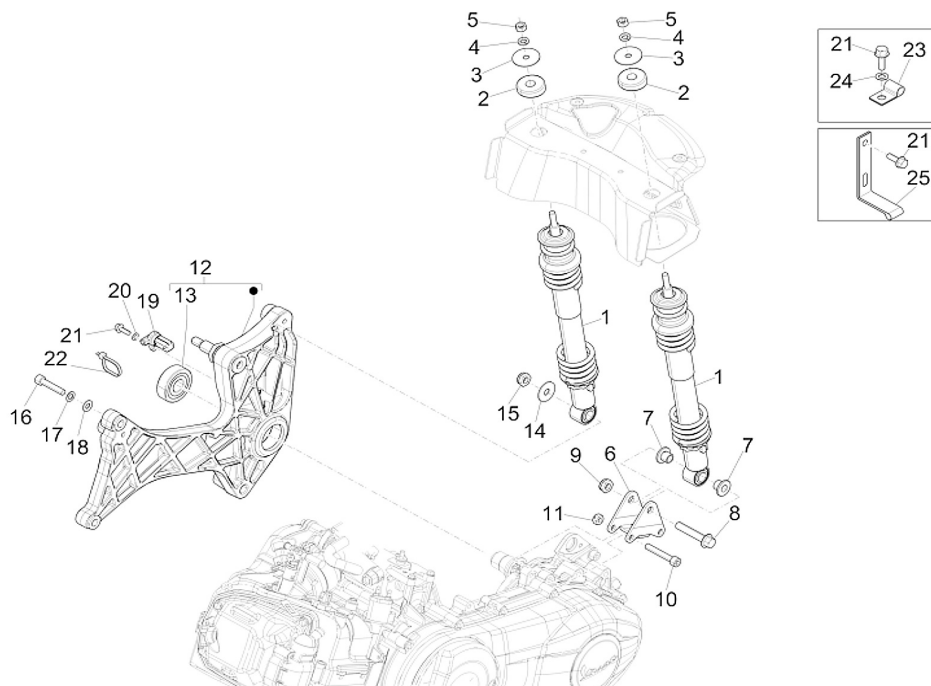

EQ41 Chassis GTS/GTV - Rear Wheel Suspension - Shock Absorber

		Prod.no.	Product name	Gross Price
1		SC180WMB01	Shock Absorber BITUBO WMB rear for Vespa GTS/GTS Super/GTV/GT 60/GT/GT L 125-300ccm, body: black, spring: red, with ABE, KBA 91635, stereo, spring preload adjustable, SPORT chassis	337,00 EUR
1		PI56234R	Shock Absorber PIAGGIO rear for Vespa GTS/GTS Super/GTV/GT 60/GT/GT L 125-300ccm, body: black, spring: black, one piece, STANDARD chassis	82,00 EUR
1		70124200	Shock Absorber Kit BITUBO front & rear for Vespa GTS/GTS Super/GTV/GT60/GT/GT L 125-300ccm ('03-'13/'17-), body: black/silver, spring: red, with TÜV approval, spring pre-load: adjustable, SPORT chassis	572,00 EUR
1		YSS302340	Shock Absorber YSS TR rear for Vespa GTS/GTS Super/GTV/GT 60/GT/GT L 125-300ccm, body: silver/black, spring: red, l 340 mm, spring pre-load: continuously adjustable, rebound adjustment: adjustable, SPORT chassis	259,00 EUR
1		YSS8053402	Shock Absorber YSS Twin E -Series rear for Vespa GTS/GTS Super/GTV/GT 60/GT/GT L 125-300ccm, body: silver, spring: black, l 340 mm, with ABE, gas pressure, SPORT chassis	237,00 EUR